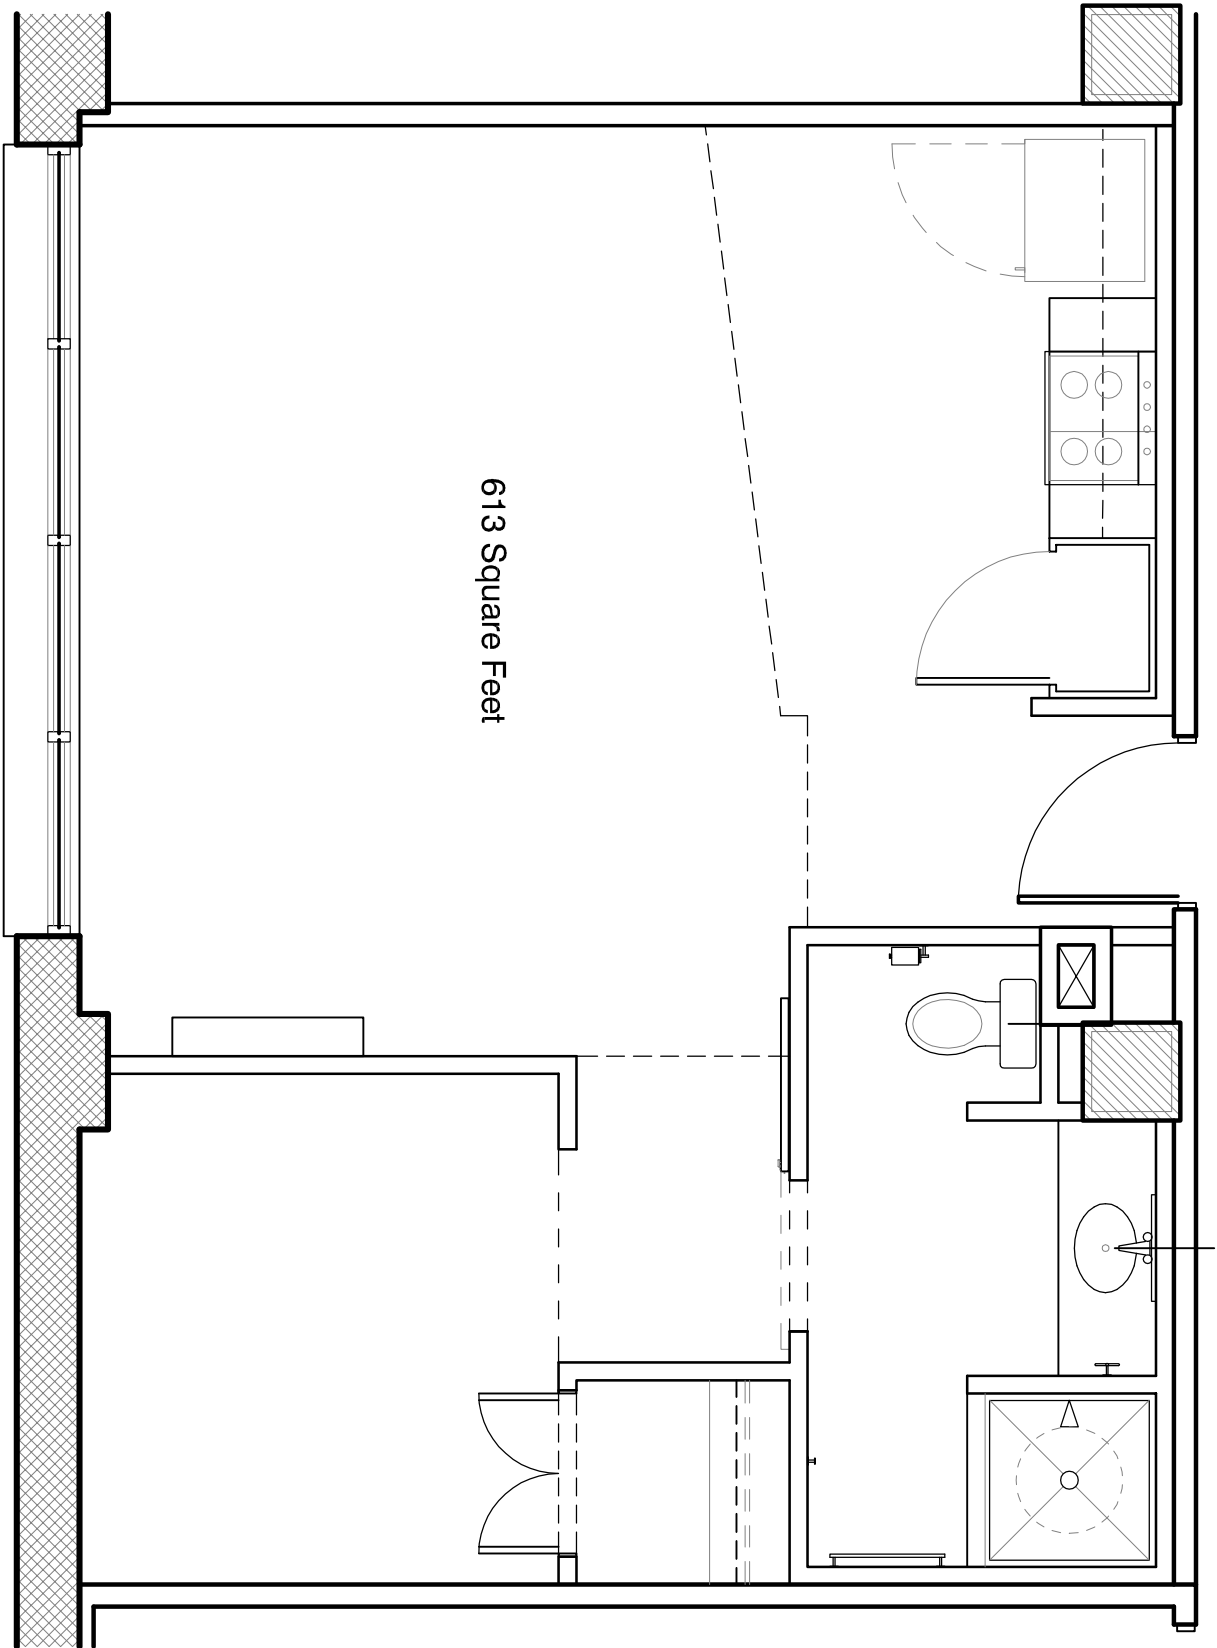

842 Square Feet

Lower Level: 613 Square Feet

Upper Level: 229 Square Feet

**VANDEVER LOFTS**  
**UNIT 'A.2'**

Not to Scale

613 Square Feet

Not to Scale

VANDEVER LOFTS  
UNIT 'A'

812 Square Feet

Lower Level: 612 Square Feet

Upper Level: 200 Square Feet

**VANDEVER LOFTS**

UNIT 'B.2' Not to Scale

612 Square Feet

Not to Scale

VANDEVER LOFTS  
UNIT 'B'

682 Square Feet

Lower Level: 559 Square Feet

Upper Level: 123 Square Feet

**VANDEVER LOFTS**  
**UNIT 'C.2'** Not to Scale

559 Square Feet

Not to Scale

VANDEVER LOFTS  
UNIT 'C'

**VANDEVER LOFTS**  
**UNIT 'D.2'** Not to Scale

1,055 Square Feet

Not to Scale

VANDEVER LOFTS  
UNIT 'D'

Lower Level: 600 Square Feet

Upper Level: 229 Square Feet