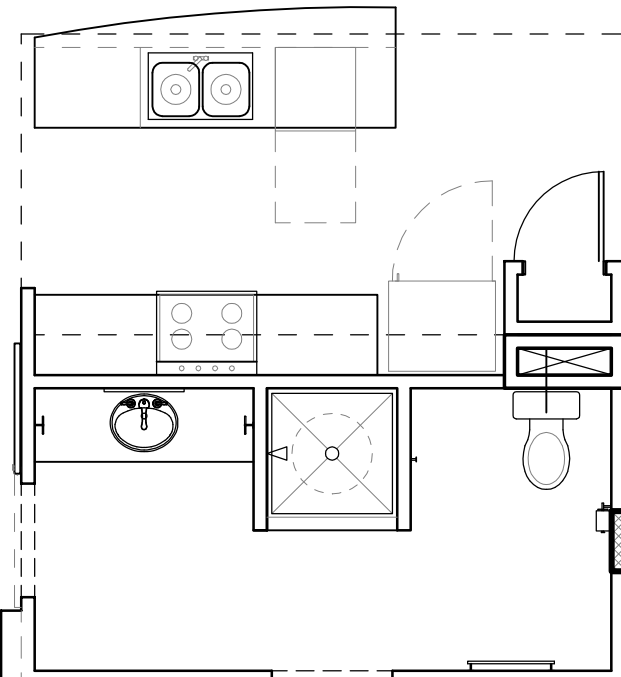

812 Square Feet

Lower Level: 612 Square Feet

Upper Level: 200 Square Feet

**VANDEVER LOFTS**

UNIT 'B.2' Not to Scale

612 Square Feet

Not to Scale

VANDEVER LOFTS  
UNIT 'B'

682 Square Feet

Lower Level: 559 Square Feet

Upper Level: 123 Square Feet

**VANDEVER LOFTS**  
**UNIT 'C.2'** Not to Scale

559 Square Feet

Not to Scale

VANDEVER LOFTS  
UNIT 'C'

**VANDEVER LOFTS**  
**UNIT 'D.2'** Not to Scale

1,055 Square Feet

Not to Scale

VANDEVER LOFTS  
UNIT 'D'

Lower Level: 600 Square Feet

Upper Level: 229 Square Feet