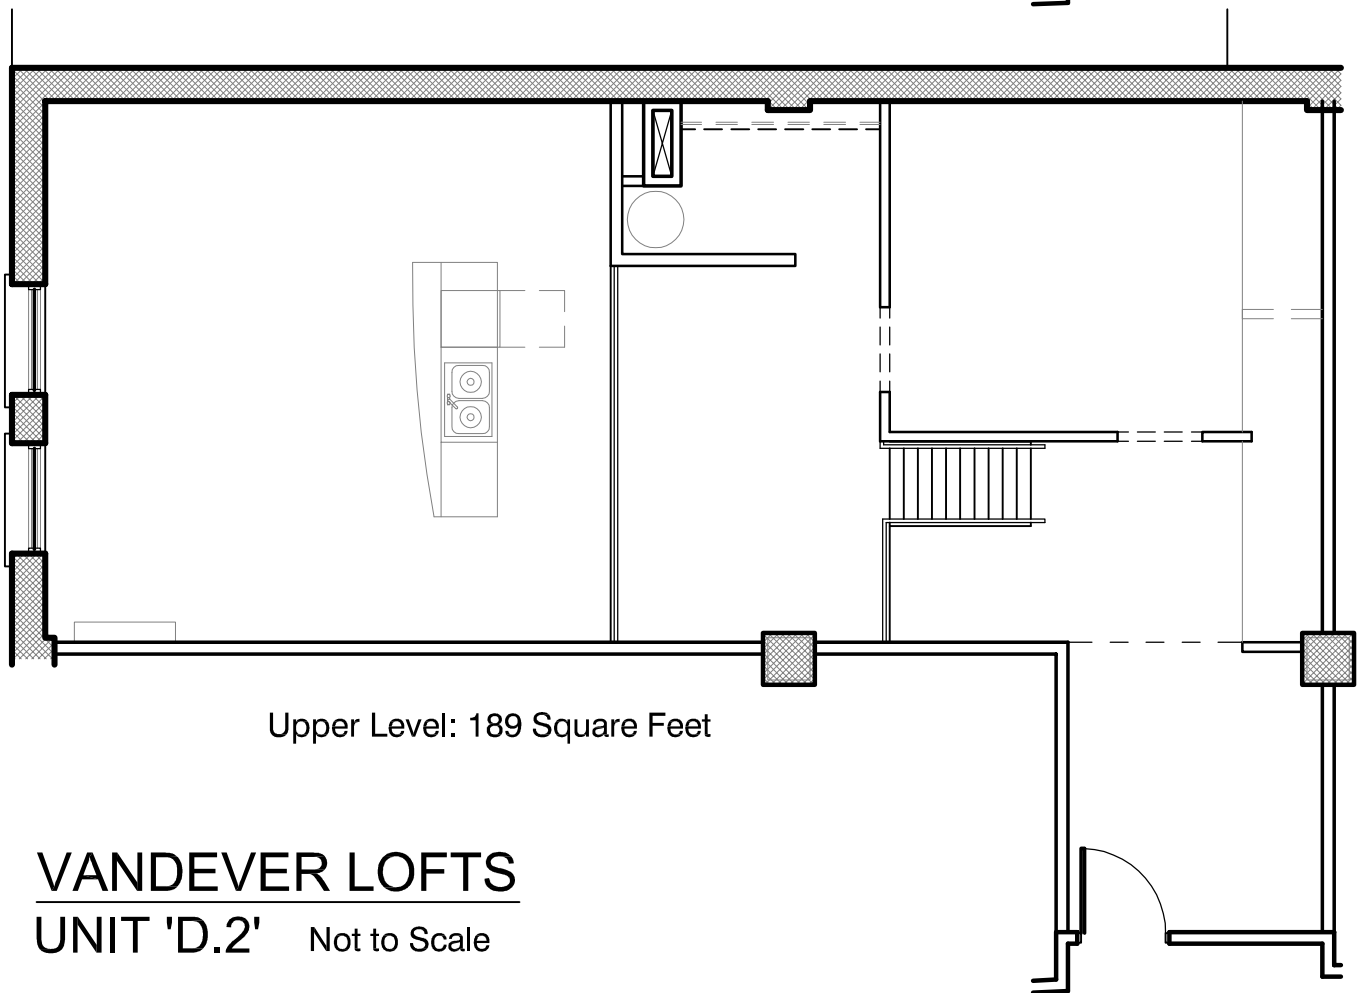

812 Square Feet

Lower Level: 612 Square Feet

Upper Level: 200 Square Feet

**VANDEVER LOFTS**

UNIT 'B.2' Not to Scale

612 Square Feet

Not to Scale

VANDEVER LOFTS  
UNIT 'B'

682 Square Feet

Lower Level: 559 Square Feet

Upper Level: 123 Square Feet

**VANDEVER LOFTS**  
**UNIT 'C.2'** Not to Scale

559 Square Feet

Not to Scale

VANDEVER LOFTS  
UNIT 'C'

**VANDEVER LOFTS**  
**UNIT 'D.2'** Not to Scale

1,055 Square Feet

Not to Scale

VANDEVER LOFTS  
UNIT 'D'

Lower Level: 600 Square Feet

Upper Level: 229 Square Feet

# VANDEVER LOFTS

UNIT 'F.2' Not to Scale

VANDEVER LOFTS  
UNIT 'F'

Not to Scale

Lower Level: 600 Square Feet

Upper Level: 229 Square Feet