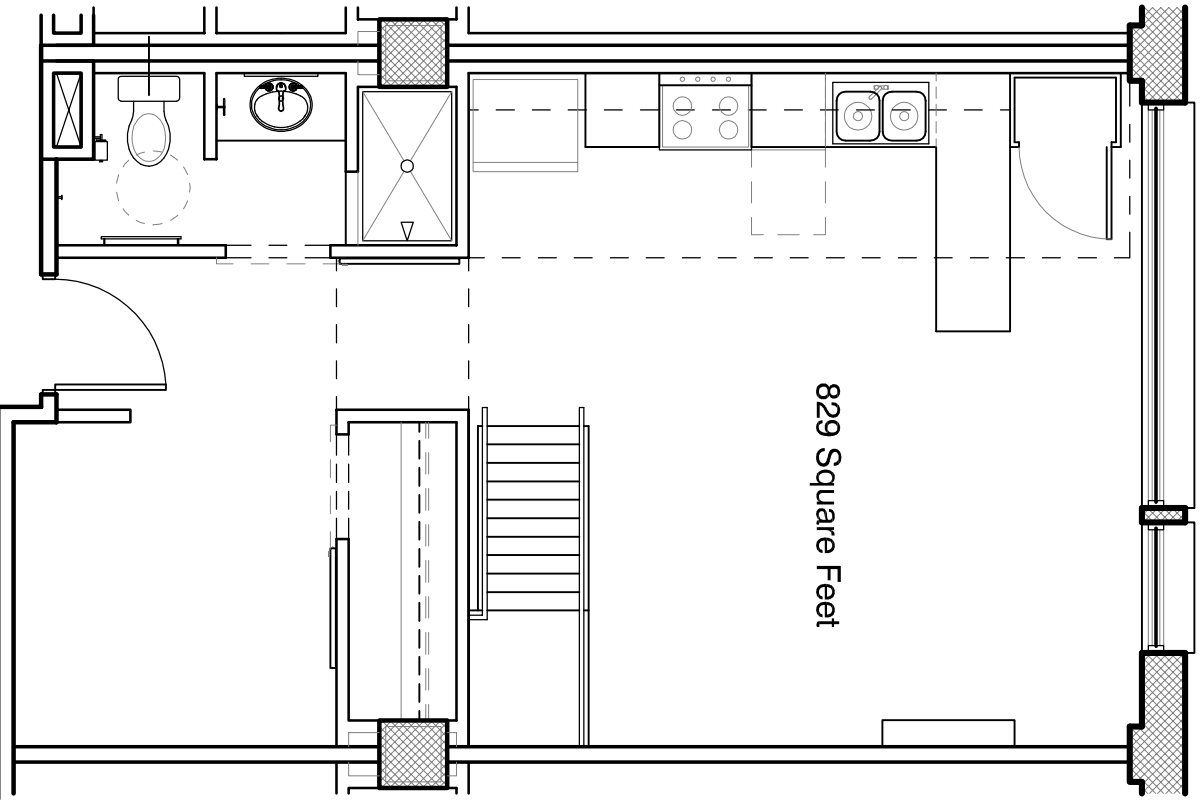

1,055 Square Feet

Not to Scale

VANDEVER LOFTS  
UNIT 'D'

Lower Level: 600 Square Feet

Upper Level: 229 Square Feet

# VANDEVER LOFTS

UNIT 'F.2' Not to Scale

VANDEVER LOFTS  
UNIT 'F'

Not to Scale

Lower Level: 600 Square Feet

Upper Level: 229 Square Feet