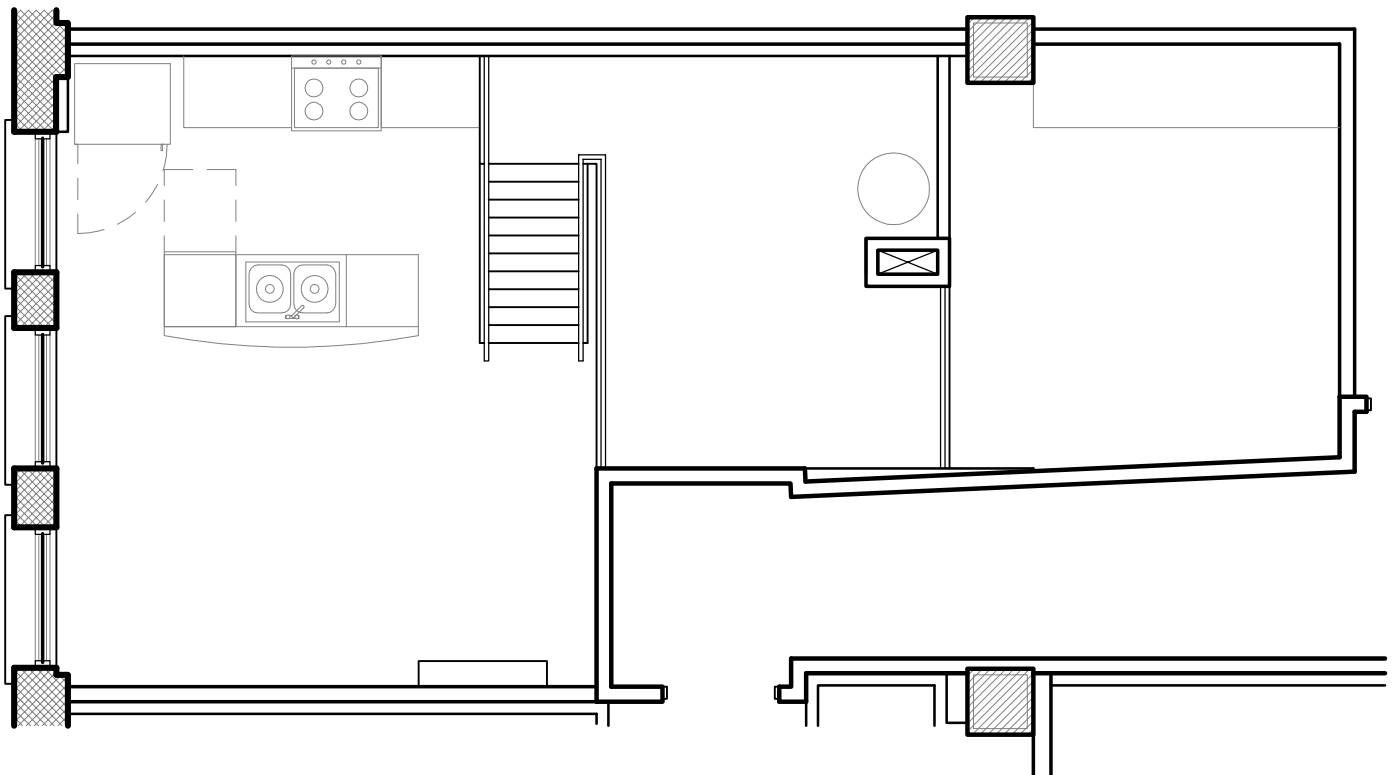

812 Square Feet

Lower Level: 612 Square Feet

Upper Level: 200 Square Feet

**VANDEVER LOFTS**

UNIT 'B.2' Not to Scale

612 Square Feet

Not to Scale

VANDEVER LOFTS  
UNIT 'B'

682 Square Feet

Lower Level: 559 Square Feet

Upper Level: 123 Square Feet

**VANDEVER LOFTS**  
**UNIT 'C.2'** Not to Scale

559 Square Feet

Not to Scale

VANDEVER LOFTS  
UNIT 'C'

**VANDEVER LOFTS**  
**UNIT 'D.2'** Not to Scale

1,055 Square Feet

Not to Scale

VANDEVER LOFTS  
UNIT 'D'

Lower Level: 600 Square Feet

Upper Level: 229 Square Feet