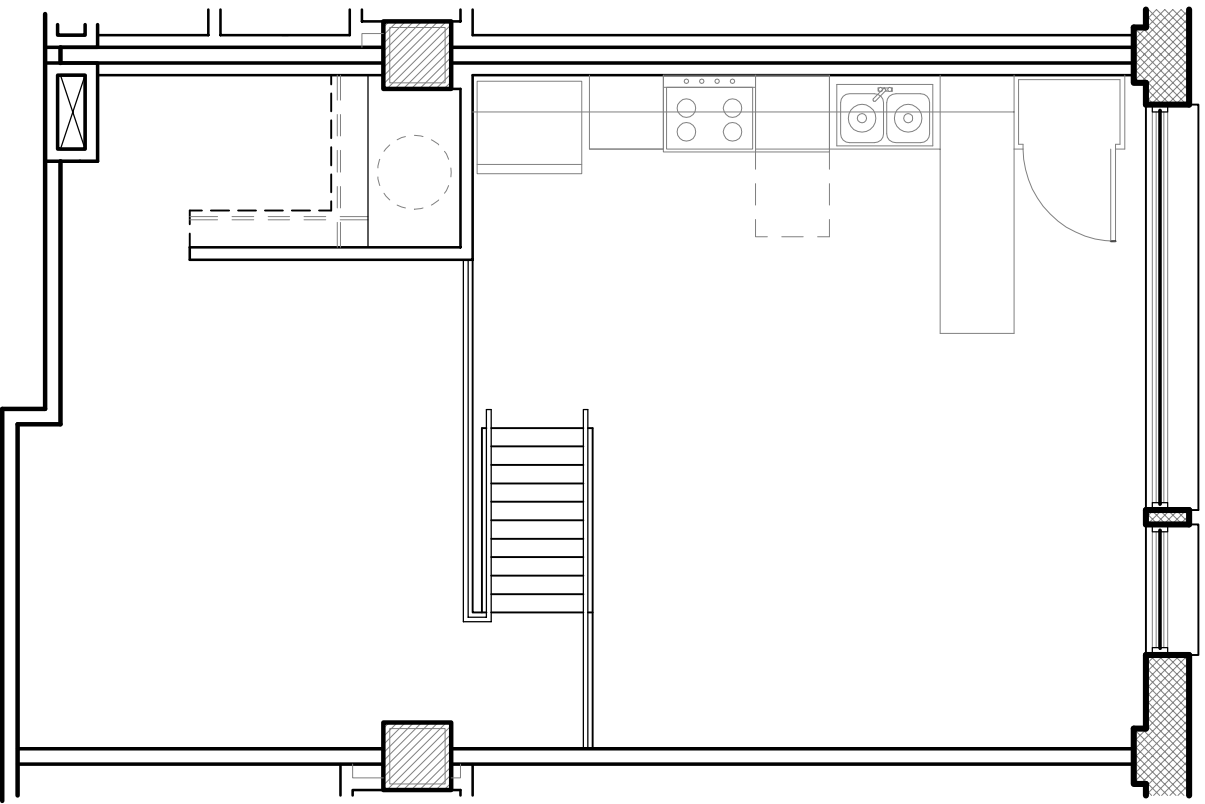

# VANDEVER LOFTS

UNIT 'F.2' Not to Scale

VANDEVER LOFTS  
UNIT 'F'

Not to Scale

Lower Level: 600 Square Feet

Upper Level: 229 Square Feet

# VANDEVER LOFTS

UNIT 'G.2' Not to Scale

VANDEVER LOFTS  
UNIT 'G'

816 Square Feet

VANDEVER LOFTS  
UNIT 'J'

Not to Scale