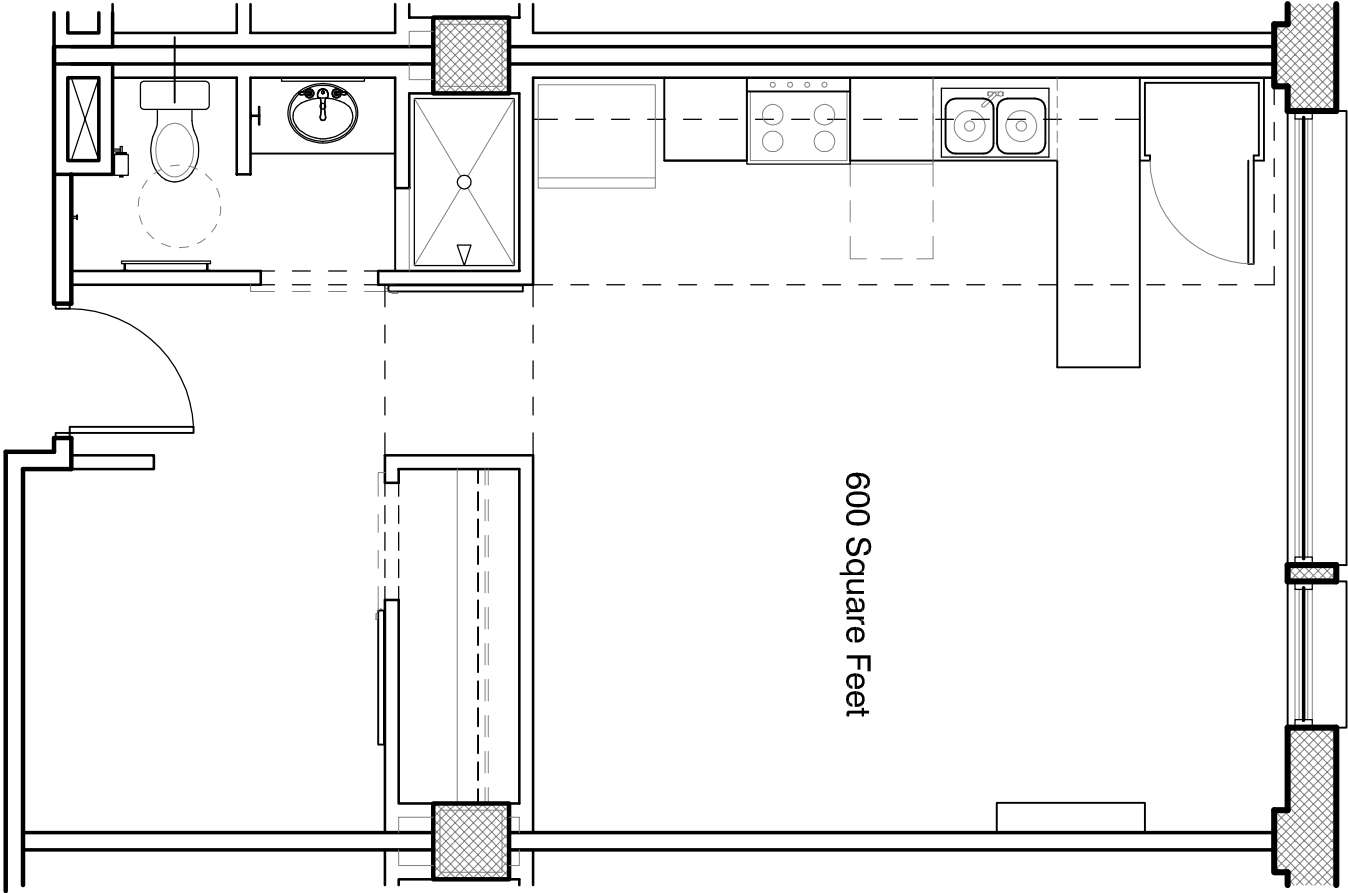

1,055 Square Feet

Not to Scale

VANDEVER LOFTS  
UNIT 'D'

Lower Level: 600 Square Feet

Upper Level: 229 Square Feet

# VANDEVER LOFTS

UNIT 'F.2' Not to Scale

VANDEVER LOFTS  
UNIT 'F'

Not to Scale

Lower Level: 600 Square Feet

Upper Level: 229 Square Feet

# VANDEVER LOFTS

UNIT 'G.2' Not to Scale

VANDEVER LOFTS  
UNIT 'G'

816 Square Feet

VANDEVER LOFTS  
UNIT 'J'

Not to Scale