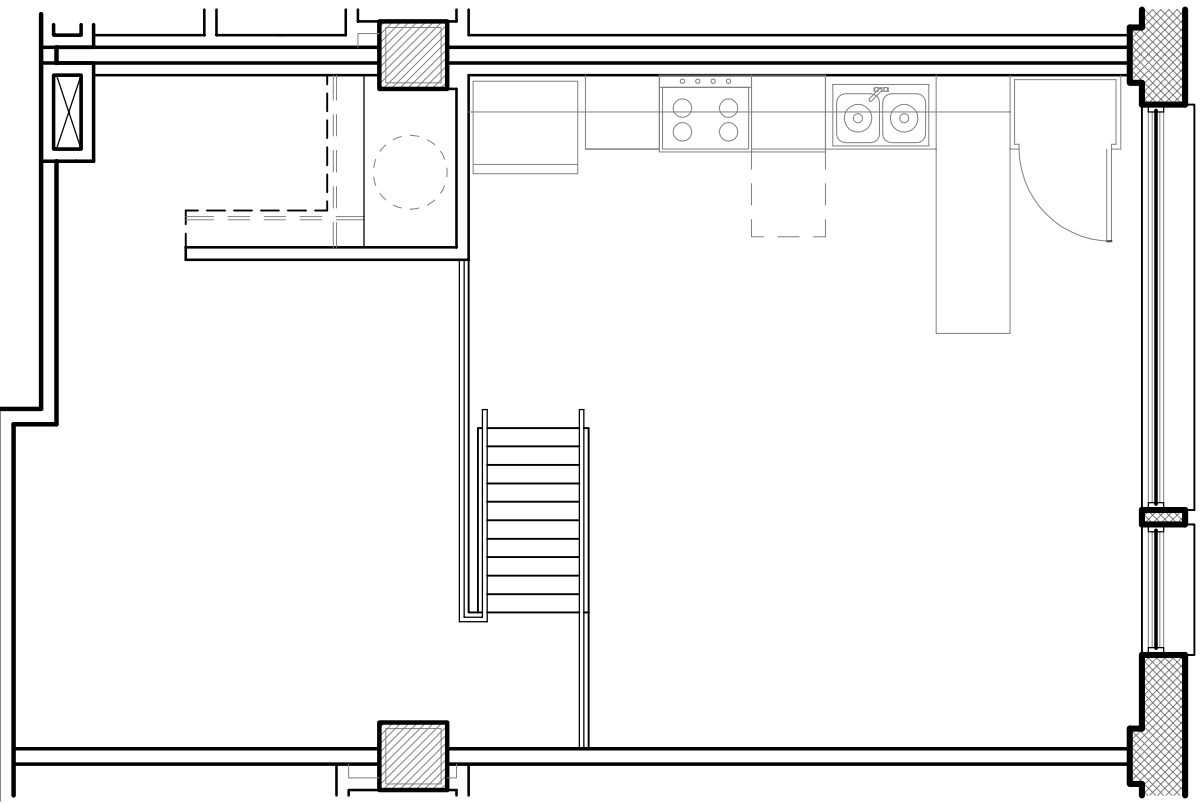

1,055 Square Feet

Not to Scale

VANDEVER LOFTS  
UNIT 'D'

Lower Level: 600 Square Feet

Upper Level: 229 Square Feet

# VANDEVER LOFTS

UNIT 'F.2' Not to Scale

VANDEVER LOFTS  
UNIT 'F'

Not to Scale

Lower Level: 600 Square Feet

Upper Level: 229 Square Feet