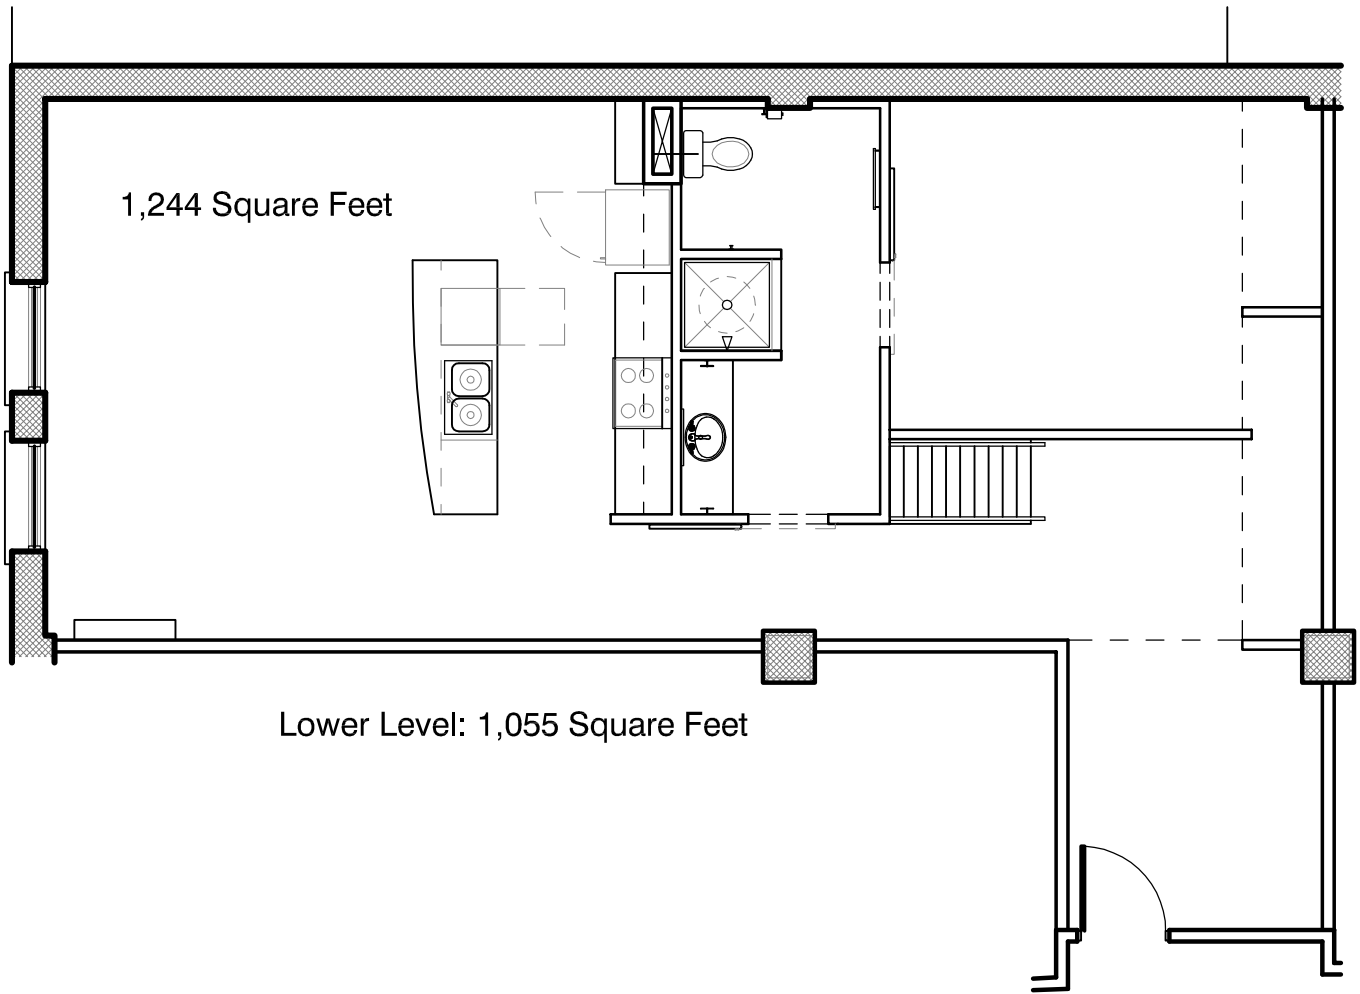

812 Square Feet

Lower Level: 612 Square Feet

Upper Level: 200 Square Feet

**VANDEVER LOFTS**

UNIT 'B.2' Not to Scale

612 Square Feet

Not to Scale

VANDEVER LOFTS  
UNIT 'B'

682 Square Feet

Lower Level: 559 Square Feet

Upper Level: 123 Square Feet

**VANDEVER LOFTS**  
**UNIT 'C.2'** Not to Scale

559 Square Feet

Not to Scale

VANDEVER LOFTS  
UNIT 'C'

**VANDEVER LOFTS**  
**UNIT 'D.2'** Not to Scale

1,055 Square Feet

Not to Scale

VANDEVER LOFTS  
UNIT 'D'

Lower Level: 600 Square Feet

Upper Level: 229 Square Feet

# VANDEVER LOFTS

UNIT 'F.2' Not to Scale

VANDEVER LOFTS  
UNIT 'F'

Not to Scale

Lower Level: 600 Square Feet

Upper Level: 229 Square Feet