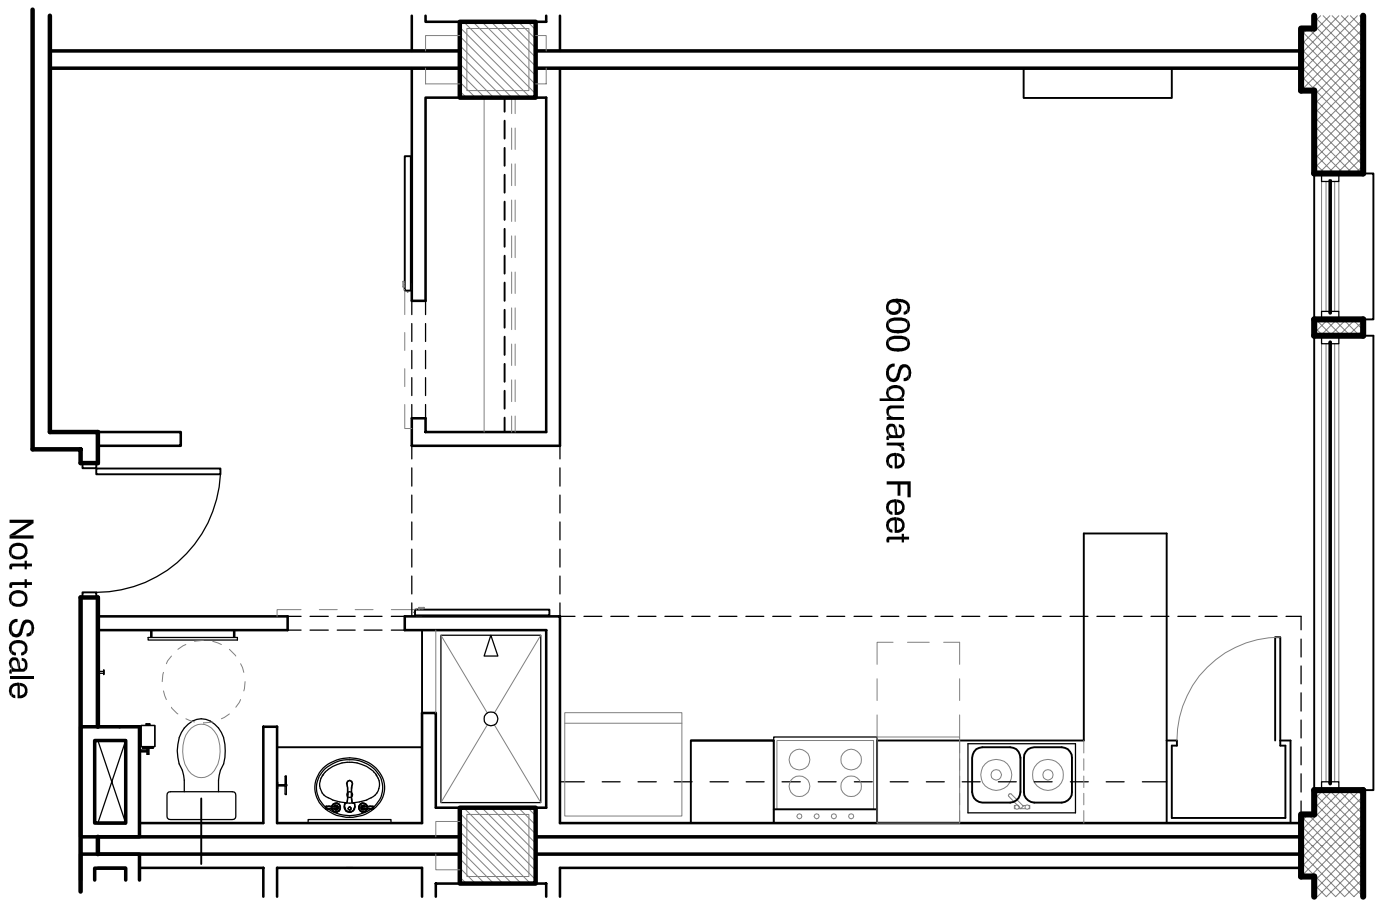

1,055 Square Feet

Not to Scale

VANDEVER LOFTS  
UNIT 'D'

Lower Level: 600 Square Feet

Upper Level: 229 Square Feet

# VANDEVER LOFTS

UNIT 'F.2' Not to Scale

VANDEVER LOFTS  
UNIT 'F'

Not to Scale

Lower Level: 600 Square Feet

Upper Level: 229 Square Feet

# VANDEVER LOFTS

UNIT 'G.2' Not to Scale

VANDEVER LOFTS  
UNIT 'G'

816 Square Feet

VANDEVER LOFTS  
UNIT 'J'

Not to Scale