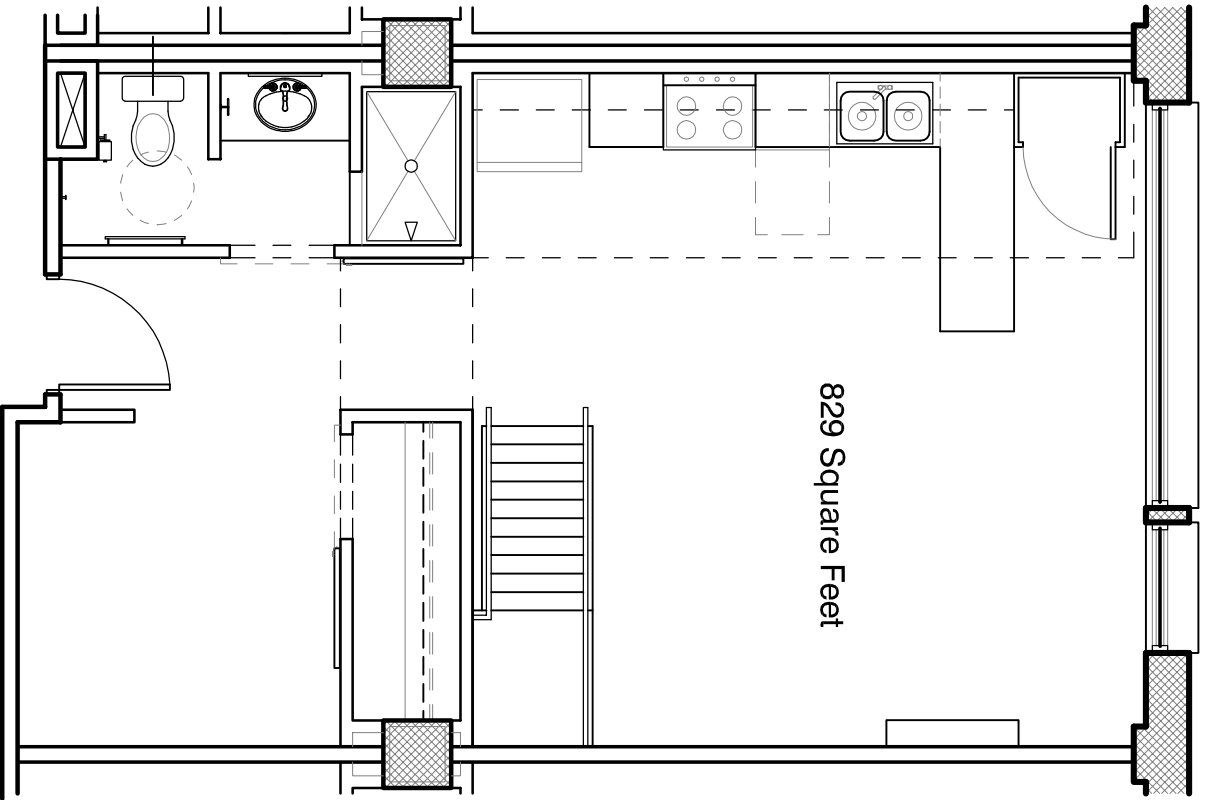

1,055 Square Feet

Not to Scale

VANDEVER LOFTS  
UNIT 'D'

Lower Level: 600 Square Feet

Upper Level: 229 Square Feet

# VANDEVER LOFTS

UNIT 'F.2' Not to Scale

VANDEVER LOFTS  
UNIT 'F'

Not to Scale

Lower Level: 600 Square Feet

Upper Level: 229 Square Feet