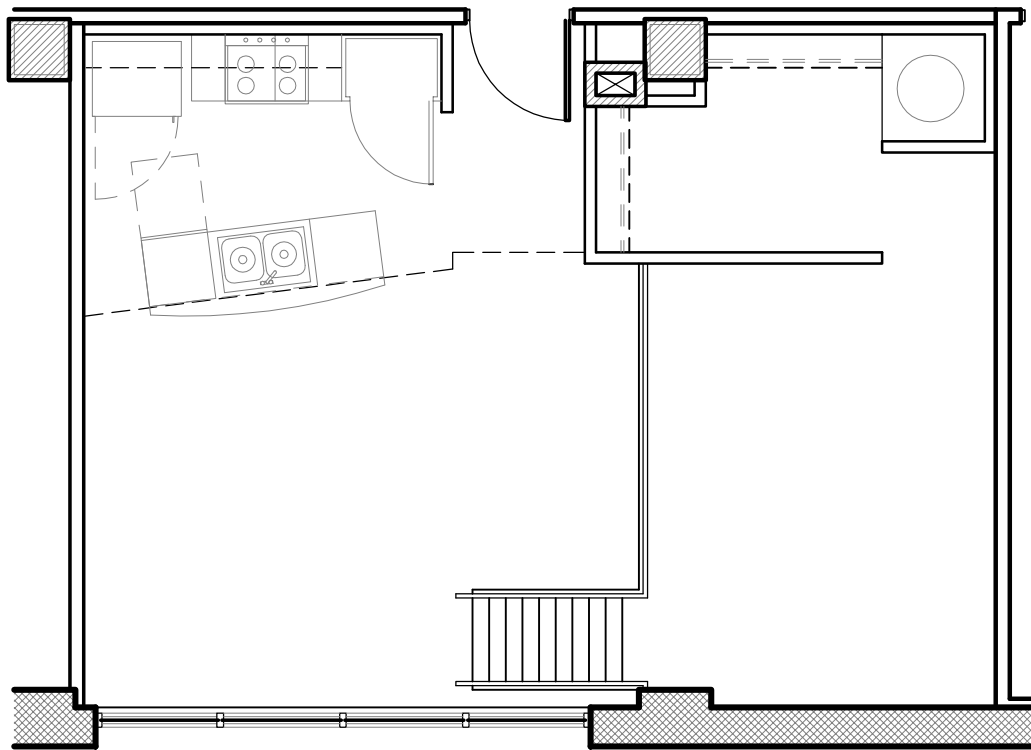

842 Square Feet

Lower Level: 613 Square Feet

Upper Level: 229 Square Feet

VANDEVER LOFTS
UNIT 'A.2'

Not to Scale