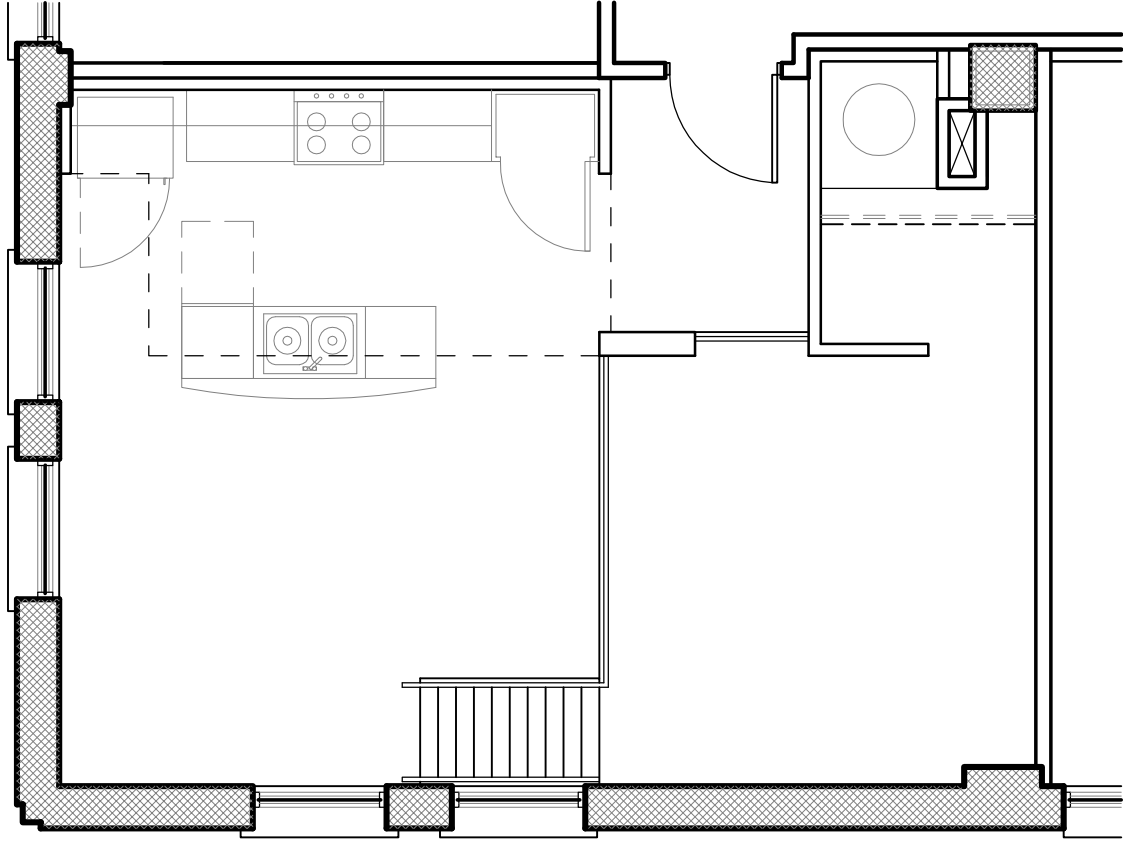

812 Square Feet

Lower Level: 612 Square Feet

Upper Level: 200 Square Feet

VANDEVER LOFTS

UNIT 'B.2' Not to Scale