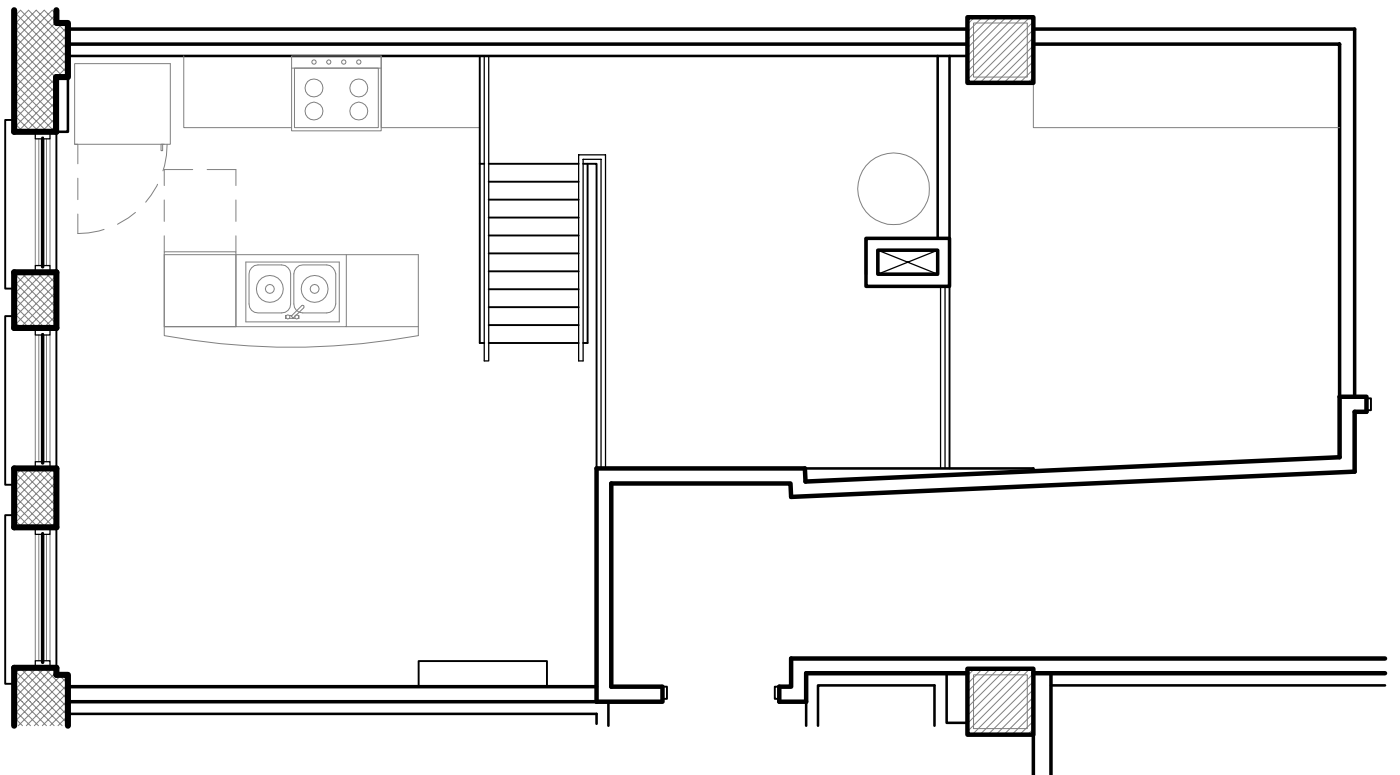

Lower Level: 559 Square Feet

Upper Level: 123 Square Feet

VANDEVER LOFTS
UNIT 'C.2' Not to Scale