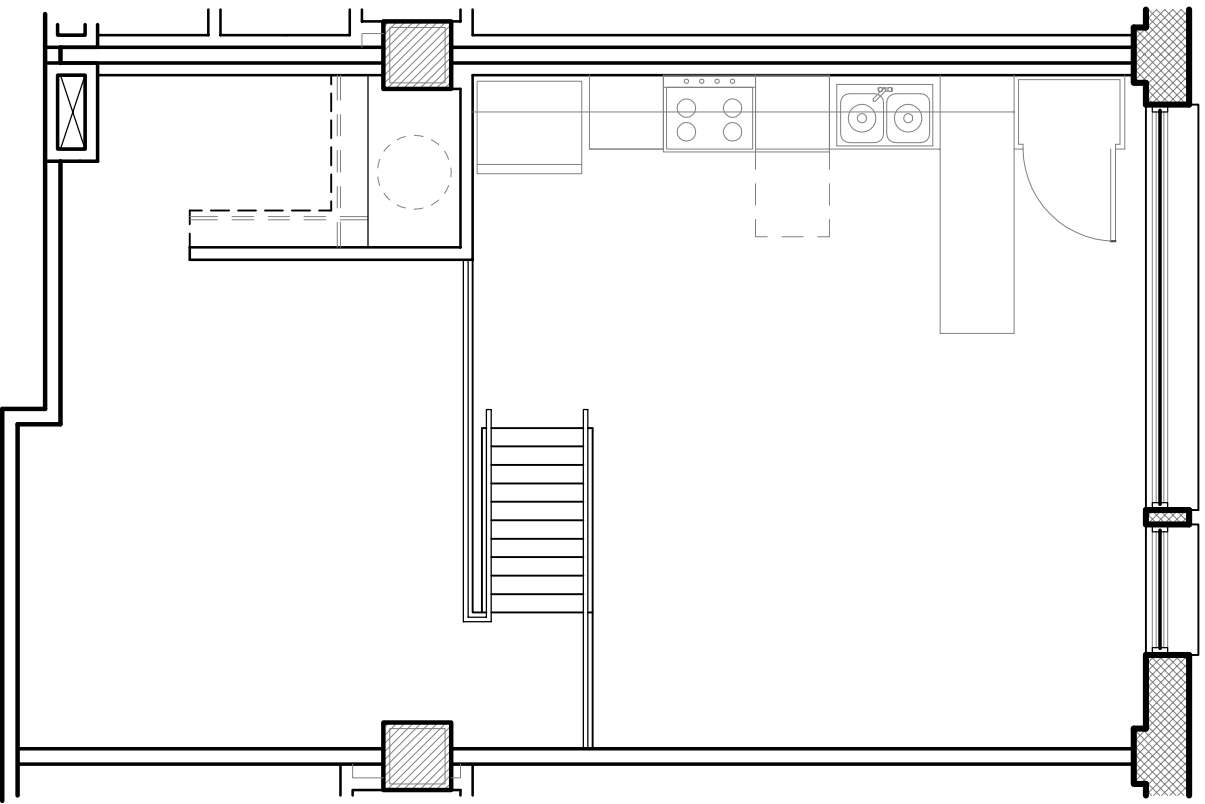

Lower Level: 600 Square Feet

Upper Level: 229 Square Feet

VANDEVER LOFTS

UNIT 'F.2' Not to Scale