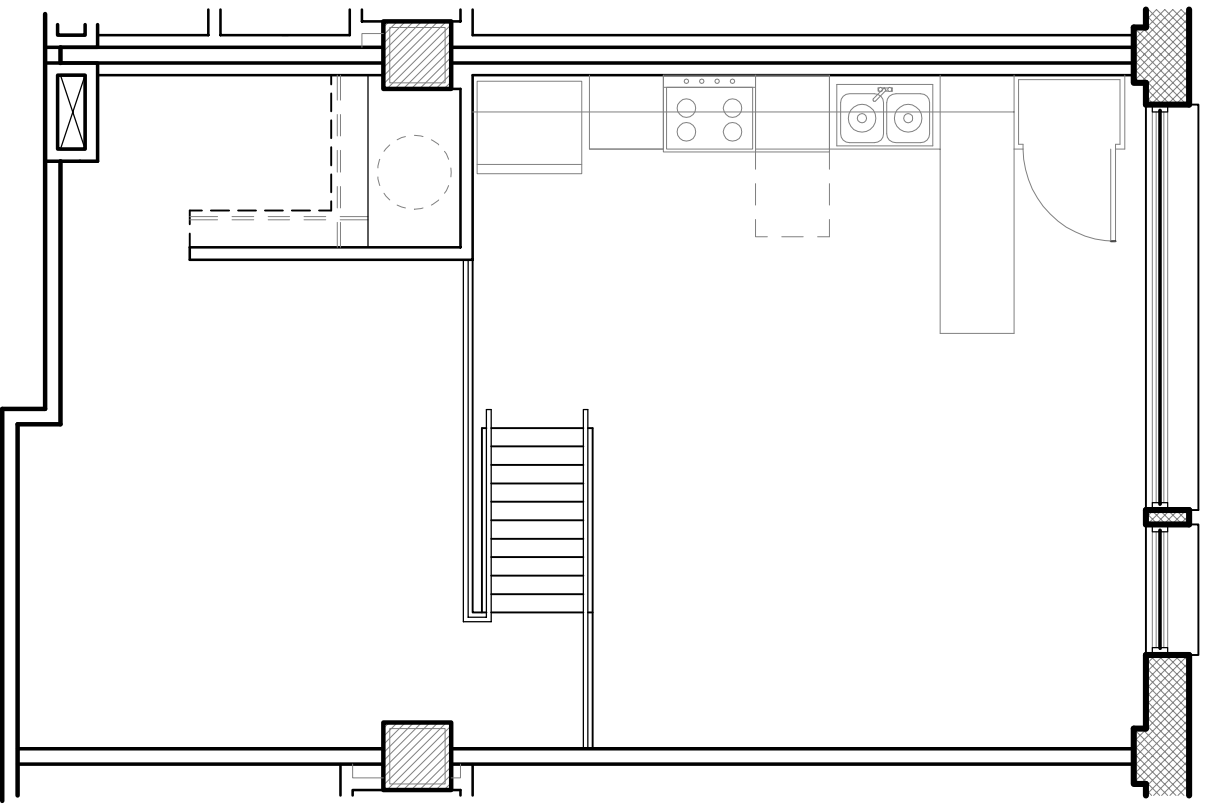

Lower Level: 600 Square Feet

Upper Level: 229 Square Feet

VANDEVER LOFTS

UNIT 'G.2' Not to Scale